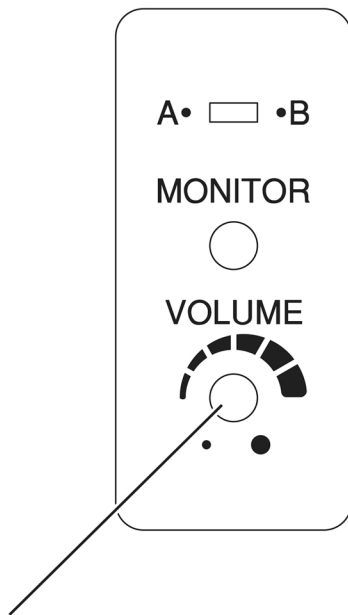

INSTRUCTIONS FOR MELODY AND VOLUME CONTROL

There is no dedicated ON/OFF switch. Use the volume control to turn ON/OFF the melodies. To silence the melodies completely, adjust the volume control knob to the leftmost position.

If you do not hear any melodies, simply adjust the volume to the rightmost position.