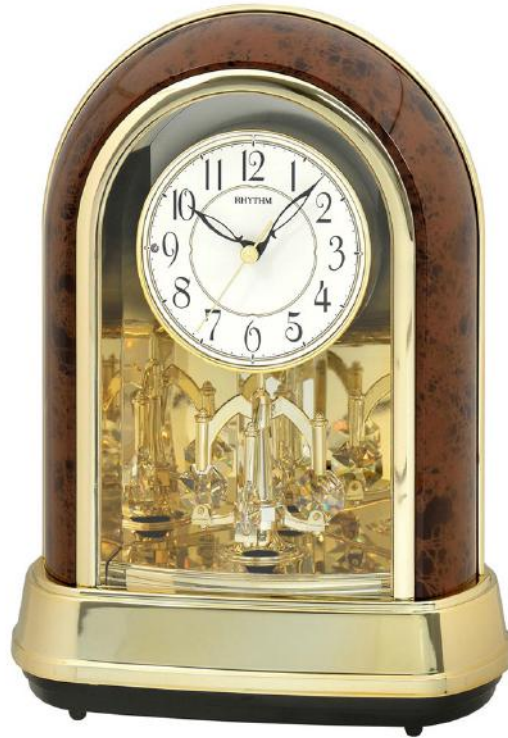

Crystal Dulcet II (Woodgrain)

4RH791WD23

4RH791WD23	
Name	Crystal Dulcet II (Woodgrain)
Movement	Table Musical Clocks
Case	ABS
Number of Melodies	36
Crystals	Yes
Night Shutoff	Yes
Volume Control	Yes
On/OFF Switch	Yes
LED Lights	No
Low Battery LED	No
Batteries	4xAA
Size	10.7"H x 8.4"W x 6.2"D
Case Pack	6
UPC Code	0-09136-79123-3

Here we have the very special, first of its kind, Crystal Dulcet II. This is our first 36-melody table clock. The melody selection varies from folk, classical, and Christmas. The Crystal Dulcet II's appearance is as beautiful as its sound and displays a simple elegant shape. A Swarovski Crystal pendulum complements it. Clock is battery quartz operated.

Dimensions

Back

Buttons

Lifestyle

Features

Crystal Dulcet II (Woodgrain)

4RH791WD23

Melody	Group	Order
The Entertainer	1	1
Traumerei	1	2
Tale From The Vienna Woods	1	3
Beautiful Dreamer	1	4
Four Seasons - Spring	1	5
Nocturne op. 9-2	1	6
Aura Lee	1	7
Air	1	8
Valse "Coppelia"	1	9
Greensleeves	1	10
Danza Dell'ore	1	11
Jesu, Joy Of Man's Desiring	1	12
Lorelei	1	13
Thais' Meditation	1	14
Aufforderung zum Tanz	1	15
Ballets des Champs-Elysees	1	16
When The Saints Go Marching In	1	17
Morning Mood - Peer Gynt	1	18
Die Muhle In Schwarzwald	1	19
Home, Sweet Home	1	20
Voice Of Spring	1	21
Liebestraum No. 3	1	22
Four Seasons - Winter	1	23
Amaryllis	1	24
Sonata fur Klavier K. 545-1	1	25
Canon	1	26
Le Cygne (The Swan)	1	27
Humoresque	1	28
My Bonnie Lies Over The Ocean	1	29
Serenade	1	30
The First Noel	2	1
Jingle Bells	2	2
Silent Night	2	3
Deck The Halls	2	4
Joy To The World	2	5
We Wish You A Merry Christmas	2	6