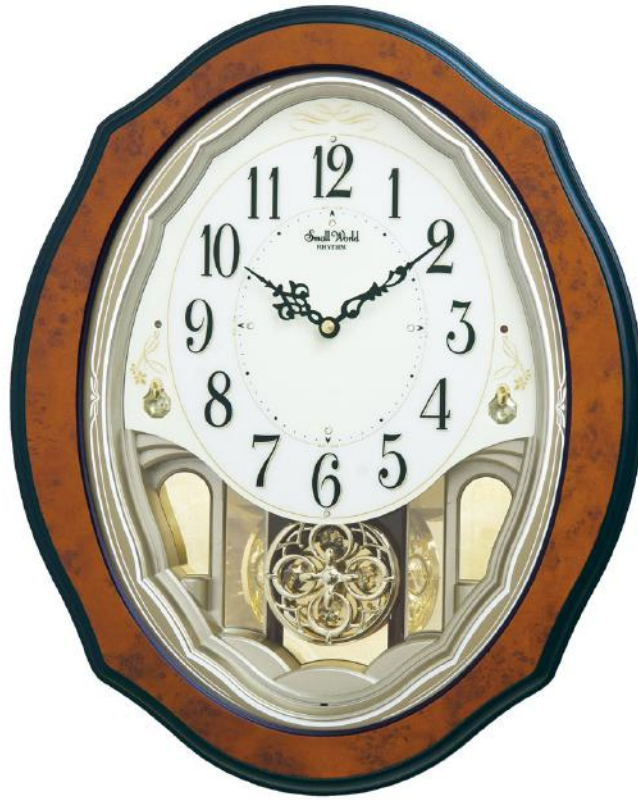

Harmonic Juliet 4MJ444WU06

4MJ444WU06	
Name	Harmonic Juliet
Movement	Musical Motion
Case	Wood (MDF)
Number of Melodies	30
Swarovski Crystal	Yes
Night Shutoff	Yes
Volume Control	Yes
On/OFF Switch	Yes
LED Lights	Yes
Low Battery LED	No
Batteries	2xD
Case Pack	3
UPC Code	0-09136-44406-1

The Harmonic Juliet epitomizes elegance. A gorgeous 2-tone faux burl wood frame with a subtle etching design on the glass wraps around this beautiful timepiece. The clock is equipped with our signature comfort swing pendulum dressed with 4 Swarovski crystals. The combination of the white dial, dark frame, gold accents, and the 4 additional small Swarovski crystals on the 12/3/6/9 positions allow this timepiece to fit into a vast variety of decors. It plays one of 30 melodies on the hour. 12 melodies in both CLARION TONE SOUND and HARMONICA SOUND and 6 Christmas in HARMONICA SOUND for a total of 30 melodies. Clock is battery quartz operated.

Harmonic Juliet

4MJ444WU06

Melody	Group	Order
Shall We Gather At The River	1	1
Nearer My God To Thee	1	2
Rock Of Ages	1	3
It is Well With My Soul	1	4
The Old Rugged Cross	1	5
Blessed Assurance	1	6
Amazing Grace	1	7
In The Garden	1	8
Ave Maria	1	9
How Great Thou Art	1	10
Jesus Loves Me	1	11
What A Friend We Have In Jesus	1	12
Shall We Gather At The River - Harmonic	2	1
Nearer My God To Thee - Harmonic	2	2
Rock Of Ages - Harmonic	2	3
It is Well With My Soul - Harmonic	2	4
The Old Rugged Cross - Harmonic	2	5
Blessed Assurance - Harmonic	2	6
Amazing Grace - Harmonic	2	7
In The Garden - Harmonic	2	8
Ave Maria - Harmonic	2	9
How Great Thou Art - Harmonic	2	10
Jesus Loves Me - Harmonic	2	11
What A Friend We Have In Jesus - Harmonic	2	12
The First Noel - Harmonic	3	1
Jingle Bells - Harmonic	3	2
Silent Night - Harmonic	3	3
Deck The Halls - Harmonic	3	4
Joy To The World - Harmonic	3	5
We Wish You A Merry Christmas - Harmonic	3	6