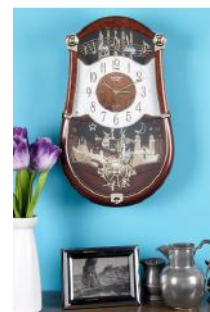

The Concerto Entertainer II is orchestrated with an extraordinary ensemble of instruments and musical notes. The figures on the pendulum swing to one of the 30 melodies while the wheel at the bottom rotates. The LED lights are synchronized to the music every hour. Clock is battery quartz operated.

Dimensions

Back

Buttons

Features

Lifestyle

Concerto Entertainer II

4MH889WU23

Melody	Group	Order
America The Beautiful	1	1
My Country, 'Tis of Thee	1	2
Aura Lee	1	3
Battle Hymn Of The Republic	1	4
Lorelei	1	5
Beautiful Dreamer	1	6
You're A Grand Old Flag	1	7
When The Saints Go Marching In	1	8
Home, Sweet Home	1	9
My Bonnie Lies Over The Ocean	1	10
She Wore A Yellow Ribbon	1	11
Greensleeves	1	12
Amazing Grace	2	1
Canon	2	2
In The Garden	2	3
Danza Dell'ore	2	4
Ave Maria	2	5
Nocturne op. 9-2	2	6
How Great Thou Art	2	7
Tale From The Vienna Woods	2	8
Jesus Loves Me	2	9
Jesu, Joy Of Man's Desiring	2	10
What A Friend We Have In Jesus	2	11
Liebstraum No. 3	2	12
The First Noel	3	1
Jingle Bells	3	2
Silent Night	3	3
Deck The Halls	3	4
Joy To The World	3	5
We Wish You A Merry Christmas	3	6