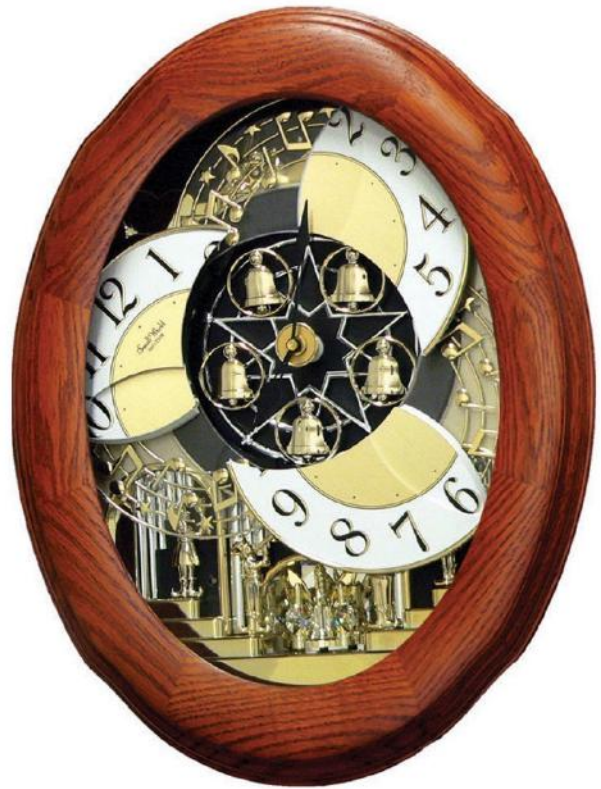

## Joyful Nostalgia Oak 4MH852WD06

4MH852WD06	
Name	Joyful Nostalgia Oak
Movement	Magic Motion – Nostalgia
Case	Wood (Oak)
Number of Melodies	18
Swarovski Crystal	Yes
Night Shutoff	Yes
Volume Control	Yes
On/OFF Switch	Yes
LED Lights	Yes
Low Battery LED	No
Batteries	2xD
Case Pack	3
UPC Code	0-09136-85206-4

A Rhythm masterpiece. This Joyful Nostalgia Oak series model is a state-of-the-art creation comprised of 18 melodies. On the hour, the dial opens and splits into three sections revealing five golden bells. The beautiful oak frame in the Sedona Oak fini

Dimensions

Back

Buttons

Features

Lifestyle