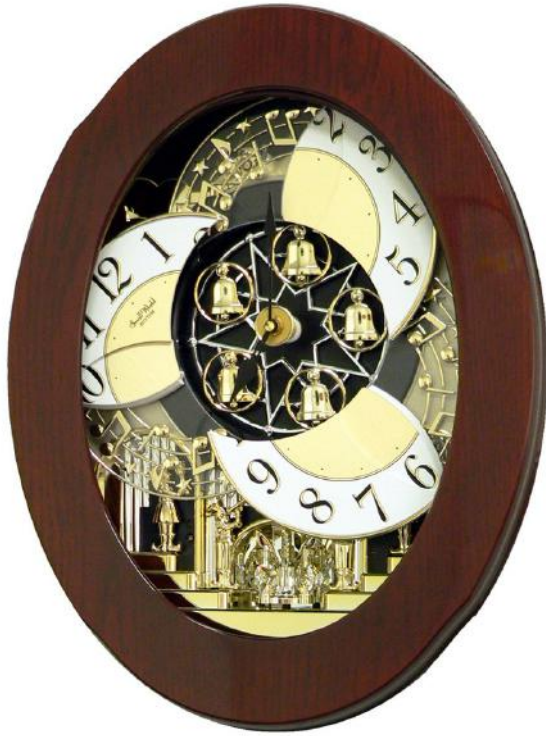

Grand Nostalgia Entertainer

4MH838WD06

| 4MH838WD06 | |
|--------------------|-----------------------------|
| Name | Grand Nostalgia Entertainer |
| Movement | Magic Motion – Nostalgia |
| Case | Wood |
| Number of Melodies | 30 |
| Swarovski Crystal | Yes |
| Night Shutoff | Yes |
| Volume Control | Yes |
| On/OFF Switch | Yes |
| LED Lights | Yes |
| Low Battery LED | No |
| Batteries | 2xD |
| Case Pack | 3 |
| UPC Code | 0-09136-83806-8 |

A Rhythm masterpiece.

This Nostalgia series model is a state-of-the art creation comprised of 18 melodies. On the hour, the dial opens and splits into three sections revealing five golden bells.

The beautiful piano-finish cherry frame along with the crystals and gold and silver accents, make this clock a truly elegant addition to any home.

Clock is battery quartz operated.

Dimensions

Back

Buttons

Features

Lifestyle

Grand Nostalgia Entertainer

4MH838WD06